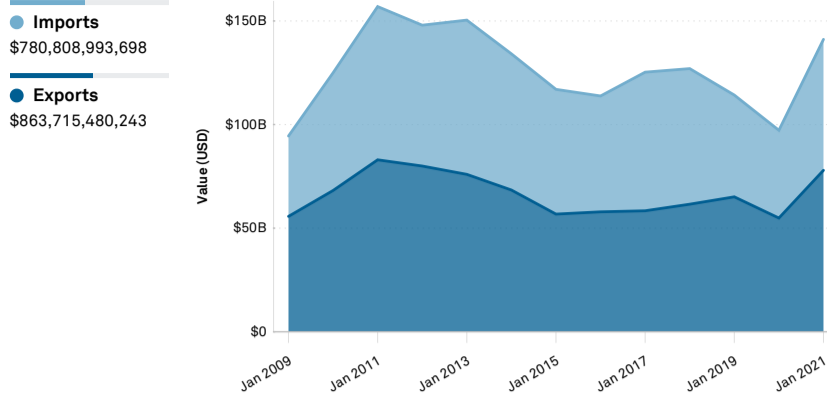

Imports and Exports by Value (USD)