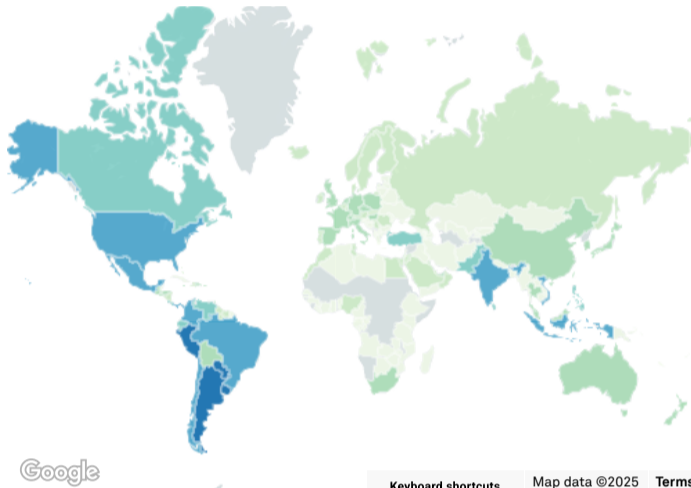

Countries/Regions Traded With

by number of shipments

Google

Keyboard shortcuts Map data ©2025 Terms

Top Imported Products

by reported value (USD)

HS 2710.19 – Petroleum oils and oils from bituminous minerals, not containing biodiesel, not crude, not waste oils; preparations n.e.c., containing by weight 70% or more of petroleum oils or oils from bituminous minerals; not light oils and preparations	$173.2M
HS 8517.70 – Telephone sets and other apparatus for the transmission or reception of voice, images or other data, via a wired or wireless network; parts	$109.8M
HS 2711.21 – Petroleum gases and other gaseous hydrocarbons; in gaseous state, natural gas	$83.3M
HS 8471.30 – Automatic data processing machines; portable, weighing not more than 10kg, consisting of at least a central processing unit, a keyboard and a display	$70.3M
HS 2931.39 – Organo-inorganic compounds; other organo-phosphorus derivatives, n.e.c. in heading no. 2931	$68.9M

Top Exported Products

by reported value (USD)

HS 9999.99 – Commodities not specified according to kind	$2.0B
HS 1001.99 – Cereals; wheat and meslin, other than durum wheat, other than seed	$677.3M
HS 1005.90 – Cereals; maize (corn), other than seed	$374.7M
HS 1507.10 – Vegetable oils; soya-bean oil and its fractions, crude, whether or not degummed, not chemically modified	$299.4M
HS 2304.00 – Oil-cake and other solid residues; whether or not ground or in the form of pellets, resulting from the extraction of soya-bean oil	$267.8M

Countries/Regions Traded With

by number of shipments

Mexico	74,539	Argentina	940,477
Brazil	74,219	Peru	477,521
Vietnam	56,119	Uruguay	435,272
Paraguay	40,777	Paraguay	313,334
India	35,724	Chile	295,068

Top Carriers

by number of shipments

HAPAG LLOYD A G	102,056
MSC-MEDITERRANEAN SHIPPING COMPANY S A	89,255
HAMBURG SUED	67,390
MSC MEDITERRANEAN SHIPPING COMPANY SA	44,832
NYK GROUP AMERICAS INC	29,513