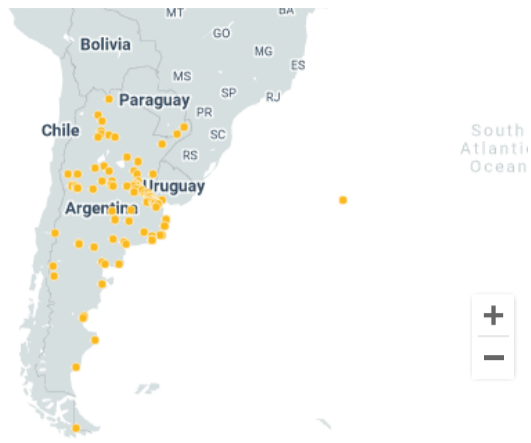

Argentina Ports

Google

Keyboard shortcuts Map data ©2025 Google, INEGI Terms

Top Importers

by number of shipments

Toyota Argentina S.A.	16,890
Samsung Electronics Argentina S.A.	11,981
General Motors De Argentina Srl .	8,534
Toyota Argentina S A	6,821
latec S.A.	6,772

Top Exporters

by number of shipments

Toyota Argentina S.A.	16,174
Toyota Argentina S.A.Resol 2019 27 E Afip Dgadua	15,117
Servicios Y Productos Para Bebidas Refrescantes S.	9,724
Kimberly Clark Argentina S.A.	6,253
Pbb Polisor Srl	6,040

Countries/Regions Traded With

by number of shipments

Mexico	74,539	Argentina	940,477
Brazil	74,219	Peru	477,521
Vietnam	56,119	Uruguay	435,272
Paraguay	40,777	Paraguay	313,334
India	35,724	Chile	295,068

Top Carriers

by number of shipments

HAPAG LLOYD A G	102,056
MSC-MEDITERRANEAN SHIPPING COMPANY S A	89,255
HAMBURG SUED	67,390
MSC MEDITERRANEAN SHIPPING COMPANY SA	44,832
NYK GROUP AMERICAS INC	29,513