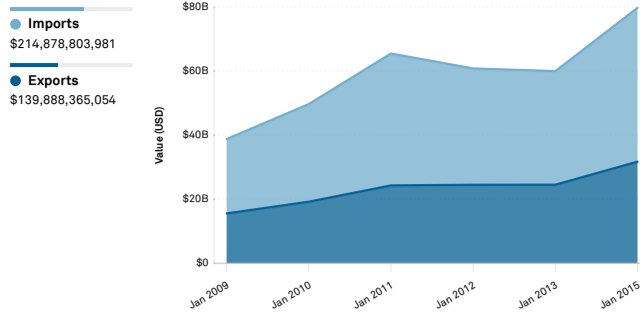

Bangladesh Ports

Imports and Exports by Value (USD)

Top Importers

by number of shipments

Standard Chartered Bank	22,847
Pubali Bank Ltd.	21,274
Islami Bank Bangladesh Limited	16,500
Prime Bank Ltd.	14,912
Eastern Bank Ltd.	12,525

Countries/Regions Traded With

by number of shipments

Bangladesh	1,867,091	India	904,376
Peru	791,339	Vietnam	151,049
Ukraine	659,529	Bangladesh	143,004
United States	524,571	Pakistan	92,226
Mexico	508,047	Sri Lanka	66,019