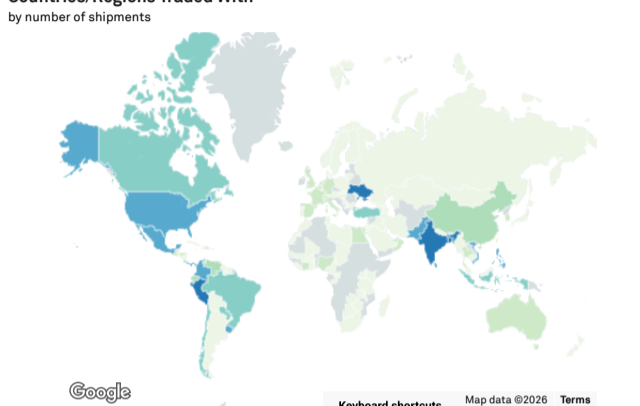

### Bangladesh Ports

### Top Importers

by number of shipments

Standard Chartered Bank	22,822
Pubali Bank Ltd.	21,225
Islami Bank Bangladesh Limited	16,418
Prime Bank Ltd.	14,871
Eastern Bank Ltd.	12,494

### Countries/Regions Traded With

### Countries/Regions Traded With

by number of shipments

India	901,889	Bangladesh	1,859,905
Vietnam	150,287	Peru	792,740
Bangladesh	143,053	Ukraine	656,787
Pakistan	92,030	United States	524,974
Sri Lanka	65,535	Mexico	506,693