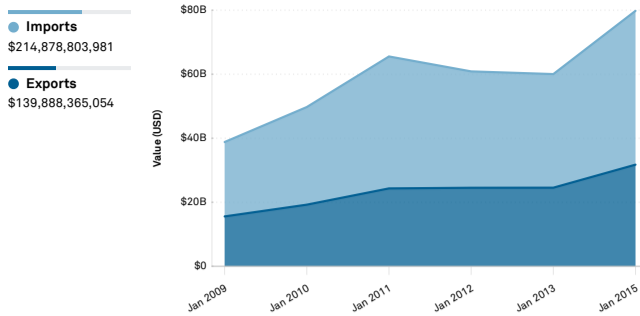

### Bangladesh Ports

### Imports and Exports by Value (USD)

### Countries/Regions Traded With

by number of shipments

India	901,889	Bangladesh	1,859,905
Vietnam	150,287	Peru	792,740
Bangladesh	143,053	Ukraine	656,787
Pakistan	92,030	United States	524,974
Sri Lanka	65,535	Mexico	506,693