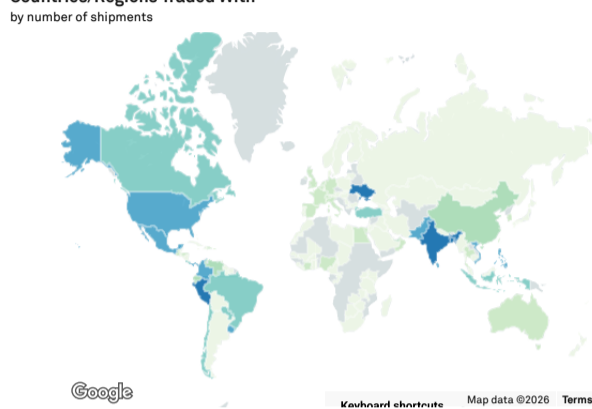

Countries/Regions Traded With

Top Imported Products

by reported value (USD)

HS 2710.12 – Petroleum oils and oils from bituminous minerals, not containing biodiesel, not crude, not waste oils; preparations n.e.c., containing by weight 70% or more of petroleum oils or oils from bituminous minerals; light oils and preparations	$3.1B
HS 5201.00 – Cotton; not carded or combed	$2.2B
HS 1511.90 – Vegetable oils; palm oil and its fractions, other than crude, whether or not refined, but not chemically modified	$1.7B
HS 2710.19 – Petroleum oils and oils from bituminous minerals, not containing biodiesel, not crude, not waste oils; preparations n.e.c., containing by weight 70% or more of petroleum oils or oils from bituminous minerals; not light oils and preparations	$1.3B
HS 1507.10 – Vegetable oils; soya-bean oil and its fractions, crude, whether or not degummed, not chemically modified	$944.3M

Top Exported Products

by reported value (USD)

HS 6109.10 – T-shirts, singlets and other vests; of cotton, knitted or crocheted	$5.8B
HS 6203.42 – Trousers, bib and brace overalls, breeches and shorts; men's or boys', of cotton (not knitted or crocheted)	$5.0B
HS 6204.62 – Trousers, bib and brace overalls, breeches and shorts; women's or girls', of cotton (not knitted or crocheted)	$2.2B
HS 6205.20 – Shirts; men's or boys', of cotton (not knitted or crocheted)	$1.7B
HS 6110.20 – Jerseys, pullovers, cardigans, waistcoats and similar articles; of cotton, knitted or crocheted	$1.2B

Countries/Regions Traded With

by number of shipments

Bangladesh	1,867,091	India	904,376
Peru	791,339	Vietnam	151,049
Ukraine	659,529	Bangladesh	143,004
United States	524,571	Pakistan	92,226
Mexico	508,047	Sri Lanka	66,019

Top Carriers

by number of shipments

MAERSK LINE	225,836
FRONTIER AG INC	71,989
MSC MEDITERRANEAN SHIPPING COMPANY SA	63,095
CMA CGM AMERICA LLC	58,748
MSC-MEDITERRANEAN SHIPPING COMPANY S A	53,606

Top Ports

by number of shipments

Benapole, Bangladesh	303,951
Chattogram, Bangladesh	185,452
Dhaka, Bangladesh	108,505
Narayanganj, Bangladesh	8,767
Pangaon, Bangladesh	4,908

Panjiva

S&P Global
Market Intelligence