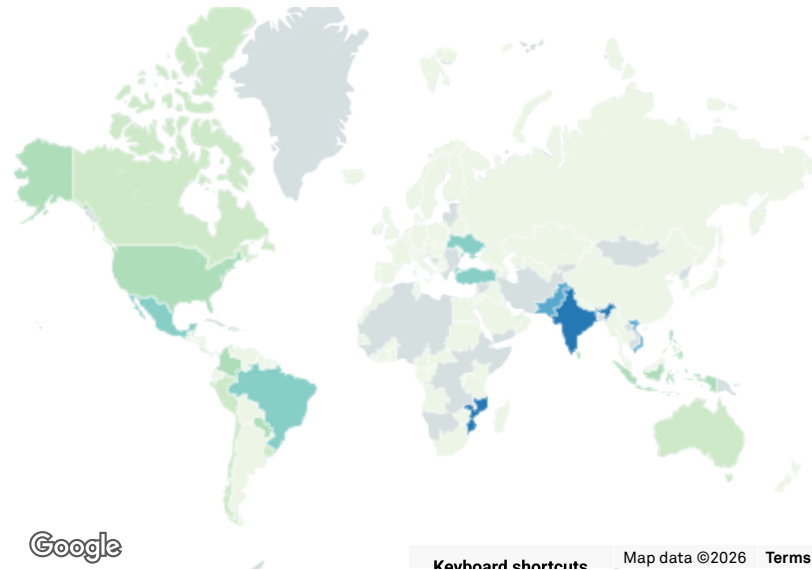

Countries/Regions Traded With

by number of shipments

Top Imported Products

by reported value (USD)

HS 2710.19 – Petroleum oils and oils from bituminous minerals, not containing biodiesel, not crude, not waste oils; preparations n.e.c, containing by weight 70% or more of petroleum oils or oils from bituminous minerals; not light oils and preparations	$775.1M
HS 1006.30 – Cereals; rice, semi-milled or wholly milled, whether or not polished or glazed	$374.5M
HS 1511.10 – Vegetable oils; palm oil and its fractions, crude, not chemically modified	$295.4M
HS 2710.12 – Petroleum oils and oils from bituminous minerals, not containing biodiesel, not crude, not waste oils; preparations n.e.c, containing by weight 70% or more of petroleum oils or oils from bituminous minerals; light oils and preparations	$274.4M
HS 1001.99 – Cereals; wheat and meslin, other than durum wheat, other than seed	$252.2M

Top Exported Products

by reported value (USD)

HS 2701.19 – Coal; (other than anthracite and bituminous), whether or not pulverised but not agglomerated	$1.1B
HS 7601.10 – Aluminium; unwrought, (not alloyed)	$686.2M
HS 2716.00 – Electrical energy	$454.4M
HS 2614.00 – Titanium ores and concentrates	$335.8M
HS 2704.00 – Coke and semi-coke; of coal, lignite or peat, whether or not agglomerated; retort carbon	$334.4M

Countries/Regions Traded With

by number of shipments

Mozambique	93,244	India	21,983
India	15,687	Pakistan	10,685
Vietnam	1,286	Vietnam	6,624
Mexico	1,118	Turkey	2,640
Pakistan	935	Brazil	1,367

Top Ports

by number of shipments

Maputo, Mozambique	12,349
Beira, Mozambique	5,432
Nacala, Mozambique	3,679
Nampula, Mozambique	107
Tete, Mozambique	57

Top Carriers

by number of shipments