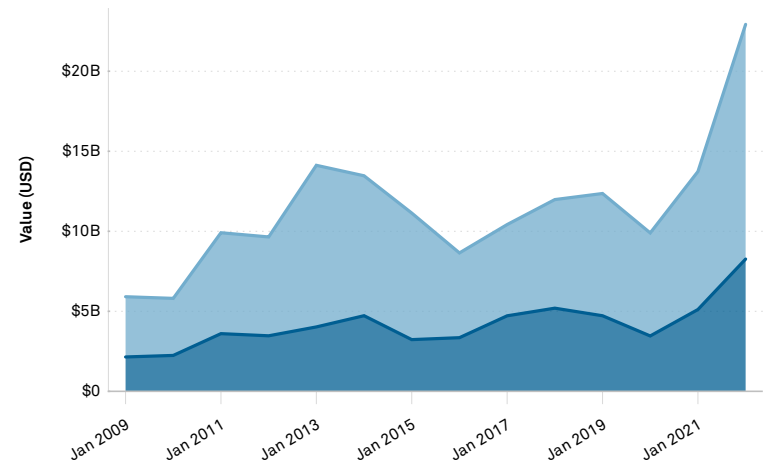

Mozambique Ports

Imports and Exports by Value (USD)

● Imports
\$101,708,030,036

● Exports
\$58,269,215,089

Top Importers

by number of shipments

Movitel.S.A.	2,693
Dai Nippon Construction	1,860
Mhl Auto S.A.	1,653
Rahi Comercial Limitada	1,272
Piramide Imp. & Exp. Lda	868